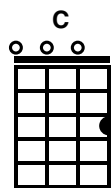

Stuff Ain't Good

Key of G

Krabbers

Intro

G C D x2

G C D
Stuff ain't good for the misunderstood

G C D
Everything came out wrong

G C D
I've been on this train for too many years